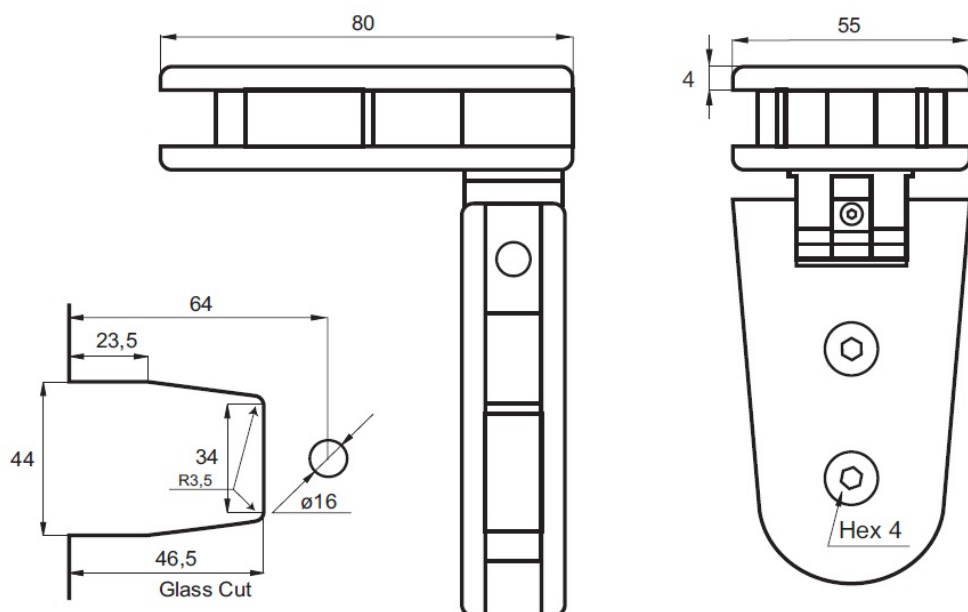

PRODUCT SHEET

Description:

Shower Hinge "Zug" (New), 90DG, Alu-Look, Glass/Glass, 6-10mm Glass Thickness, W/Angle Adjustment Function & 25DG Return, Function, Brass Material, Oval Shape W/Straight Edges

Item number:

15.23.017-0

Units	Box	Carton	HS Code	Barcode
Pcs.	1	20	8302100090	
				5704866401395

SISO A/S

Mileparken 11
DK-2740 Skovlunde
Denmark
VAT: DK 24786013

Phone +45 45 830 900

www.siso.dk
siso@siso.dk

Danske Bank
Nytorv Branch
Copenhagen
SWIFT: DABADKKK

Account no.
4180 3112 112936
IBAN Account
DK7230003112112936